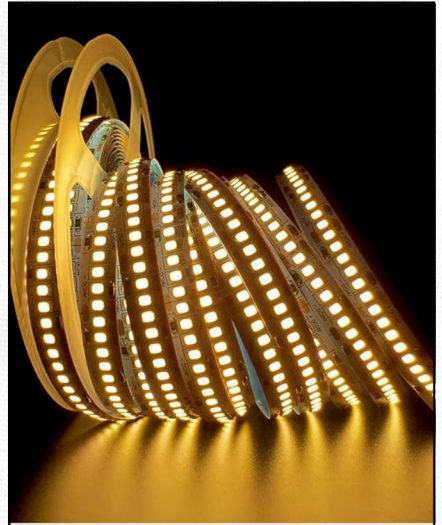

5Meter – Strip Light – 240 LED, suitable for profile lights

- Light Source Type : LED
- Power Source : Driver Required Separately
- Available Colours – **Warm White, Cool White, Blue, Green, Pink & Red**
- Theme : Indoor
- Material : Copper
- Lumen : 900 Lm Per Meter
- 240 LED Per Meter