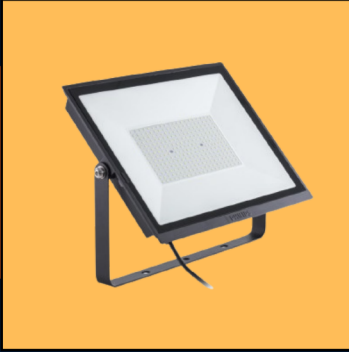

18W & 24W – Rimless Surface Light

HOUSING : PC
CRI : >80
LIGHT SOURCE : SMD LED (2835)
DRIVER : CC
DIFFUSER : PC
LUMEN : 2400
DESIGN : ROUND
SIZE AVAILABLE : **6" INCH & 8" INCH**
COLOUR : 6500K CDL & 3000K WW

ChoiceInfinity.com
Door to the Future

Specialty Designed 3 in 1 LED Panel Lights Collection

Available in 10W & 15W

SIZE AVAILABLE	WATT	3 IN 1 MODES	MRP	WSP
3" INCH	7W	6500K / 4000K / 3000K	400	
4" INCH	10W	6500K / 4000K / 3000K	495	
6" INCH	15W	6500K / 4000K / 3000K	695	

FLOOD Lights – 30W, 50W, 100W & 200W

- Aluminium Die Cast Housing
- Low Glare
- IK06 Impact Resistant
- IP65 Water Resistance
- Adjustable 180 Degrees
- CRI: >70
- LUMEN : 3250
- Front Cover Material – Tempered Glass
- COLOR : 6500K CDL & 3000K WW

50W – Street Light

- Grey Aluminium Pressure Die Cast Housing
- Lens for better coverage
- IK07 Impact Resistant
- IP65 Water Resistance
- CRI: >70
- LUMEN : 3250
- Product Life : 20000 Hours
- COLOR : 6500K CDL & 3000K WW