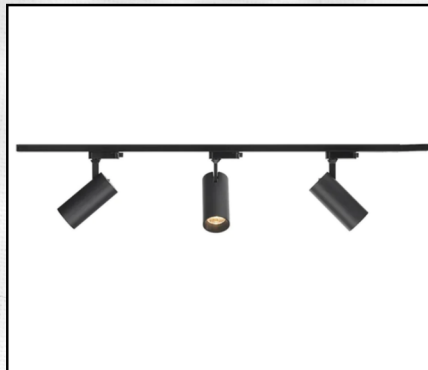

if you are looking for a very unique and architectural track light to complement your kitchen or living area, then look no further CIL track lights is your choice.

The upper and lower body can be moved and angled in very dynamic and fluid way The luminaire can be rotated fully at 360°, with the head rotated up to 90° for multiple installation requirements. Innovation thermal design to incorporate pure aluminium body as heatsink and air convection cooling guarantees LED's stable performance and long lifespan.

SPECIFICATIONS

- **Luminaire Wattage:** 20W & 30W
- **Colour:** Matt White & Matt Black
- **Light Source:** COB LED Chip
- **Colour Temperature:** 3000K & 65000K
- **CRI:** RA ≥ 80
- **Beam Angle:** 60°
- **Luminous Flux:** 1800 Lm & 2800 Lm
- **Track Adaptor:** Single Circuit 3 Wire Adaptor
- **Power Factor:** ≥ 0.90 • Input : AC 100 – 240 V / 50 Hz

Track Lights - Black & White

Track Lights Collection for Modern Interiors, Available
in black & white colours