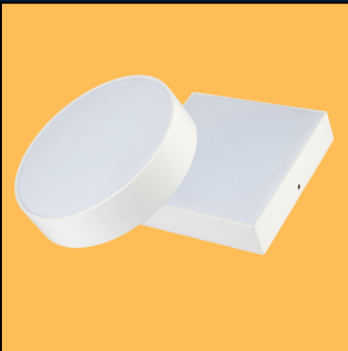

10W – Square Panel LED Lights

HOUSING : PC
CRI : >80
LIGHT SOURCE : SMD LED (2835)
DRIVER : INTEGRATED
DIFFUSER : PC
LUMEN : 1000
DESIGN : SQUARE
CUT SIZE : **4" INCH**
COLOUR : 6500K CDL

15W – Square Panel LED Lights

HOUSING : PC
CRI : >80
LIGHT SOURCE : SMD LED (2835)
DRIVER : INTEGRATED
DIFFUSER : PC
LUMEN : 1500
DESIGN : ROUND
CUT SIZE : **6" INCH**
COLOUR : 6500K CDL

8W – Movable Focus COB Light

HOUSING : PC
CRI : >80
LIGHT SOURCE : ELECTRIC
DRIVER : INTEGRATED
DIFFUSER : PC
LUMEN : 800
DESIGN : ROUND
CUT SIZE : **3" INCH**
COLOUR : 6500K CDL & 3000K WW

8W – Moon Surface LED Light

HOUSING : PC
CRI : >80
LIGHT SOURCE : SMD LED (2835)
DRIVER : CC
DIFFUSER : PC
PF : >0.9
COLOUR : 6500K CDL
SIZE AVAILABLE : **2" Inch**

12W – Rimless Surface Light

HOUSING : PC
CRI : >80
LIGHT SOURCE : SMD LED (2835)
DRIVER : CC
DIFFUSER : PC
LUMEN : 1200
DESIGN : ROUND
SIZE AVAILABLE : **4" INCH**
COLOUR : 6500K CDL & 3000K WW

50W – Street Light

- Grey Aluminium Pressure Die Cast Housing
- Lens for better coverage
- IK07 Impact Resistant
- IP65 Water Resistance
- CRI: >70
- LUMEN : 3250
- Product Life : 20000 Hours
- COLOR : 6500K CDL & 3000K WW