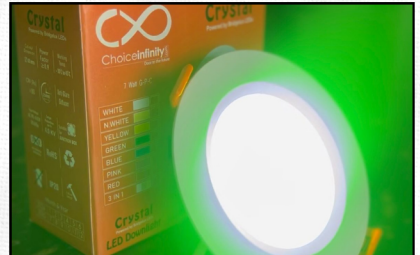

Spot Light Collection

Cabinet Spotlight comes with Compact modern design that enhances your cabinets and home decor. Spotlight has a strong and high-quality light output.

- **Wattage:** 2W, **Colour:** Warm White, Cool Day Light, Pink, Red, Green, Blue, Natural Day Light

7 W- Colourful Concealed Lights -3 In 1

Single light with 3 colours shades available in 2 colours sequence. suitable for all type of junction box and false ceiling.

- Green - Pink - White
- Blue - Red - Violet

Crafted with premium quality LEDs, the lamp offers high brightness and efficiency, reducing energy consumption and featuring a 2-year warranty for reliability.